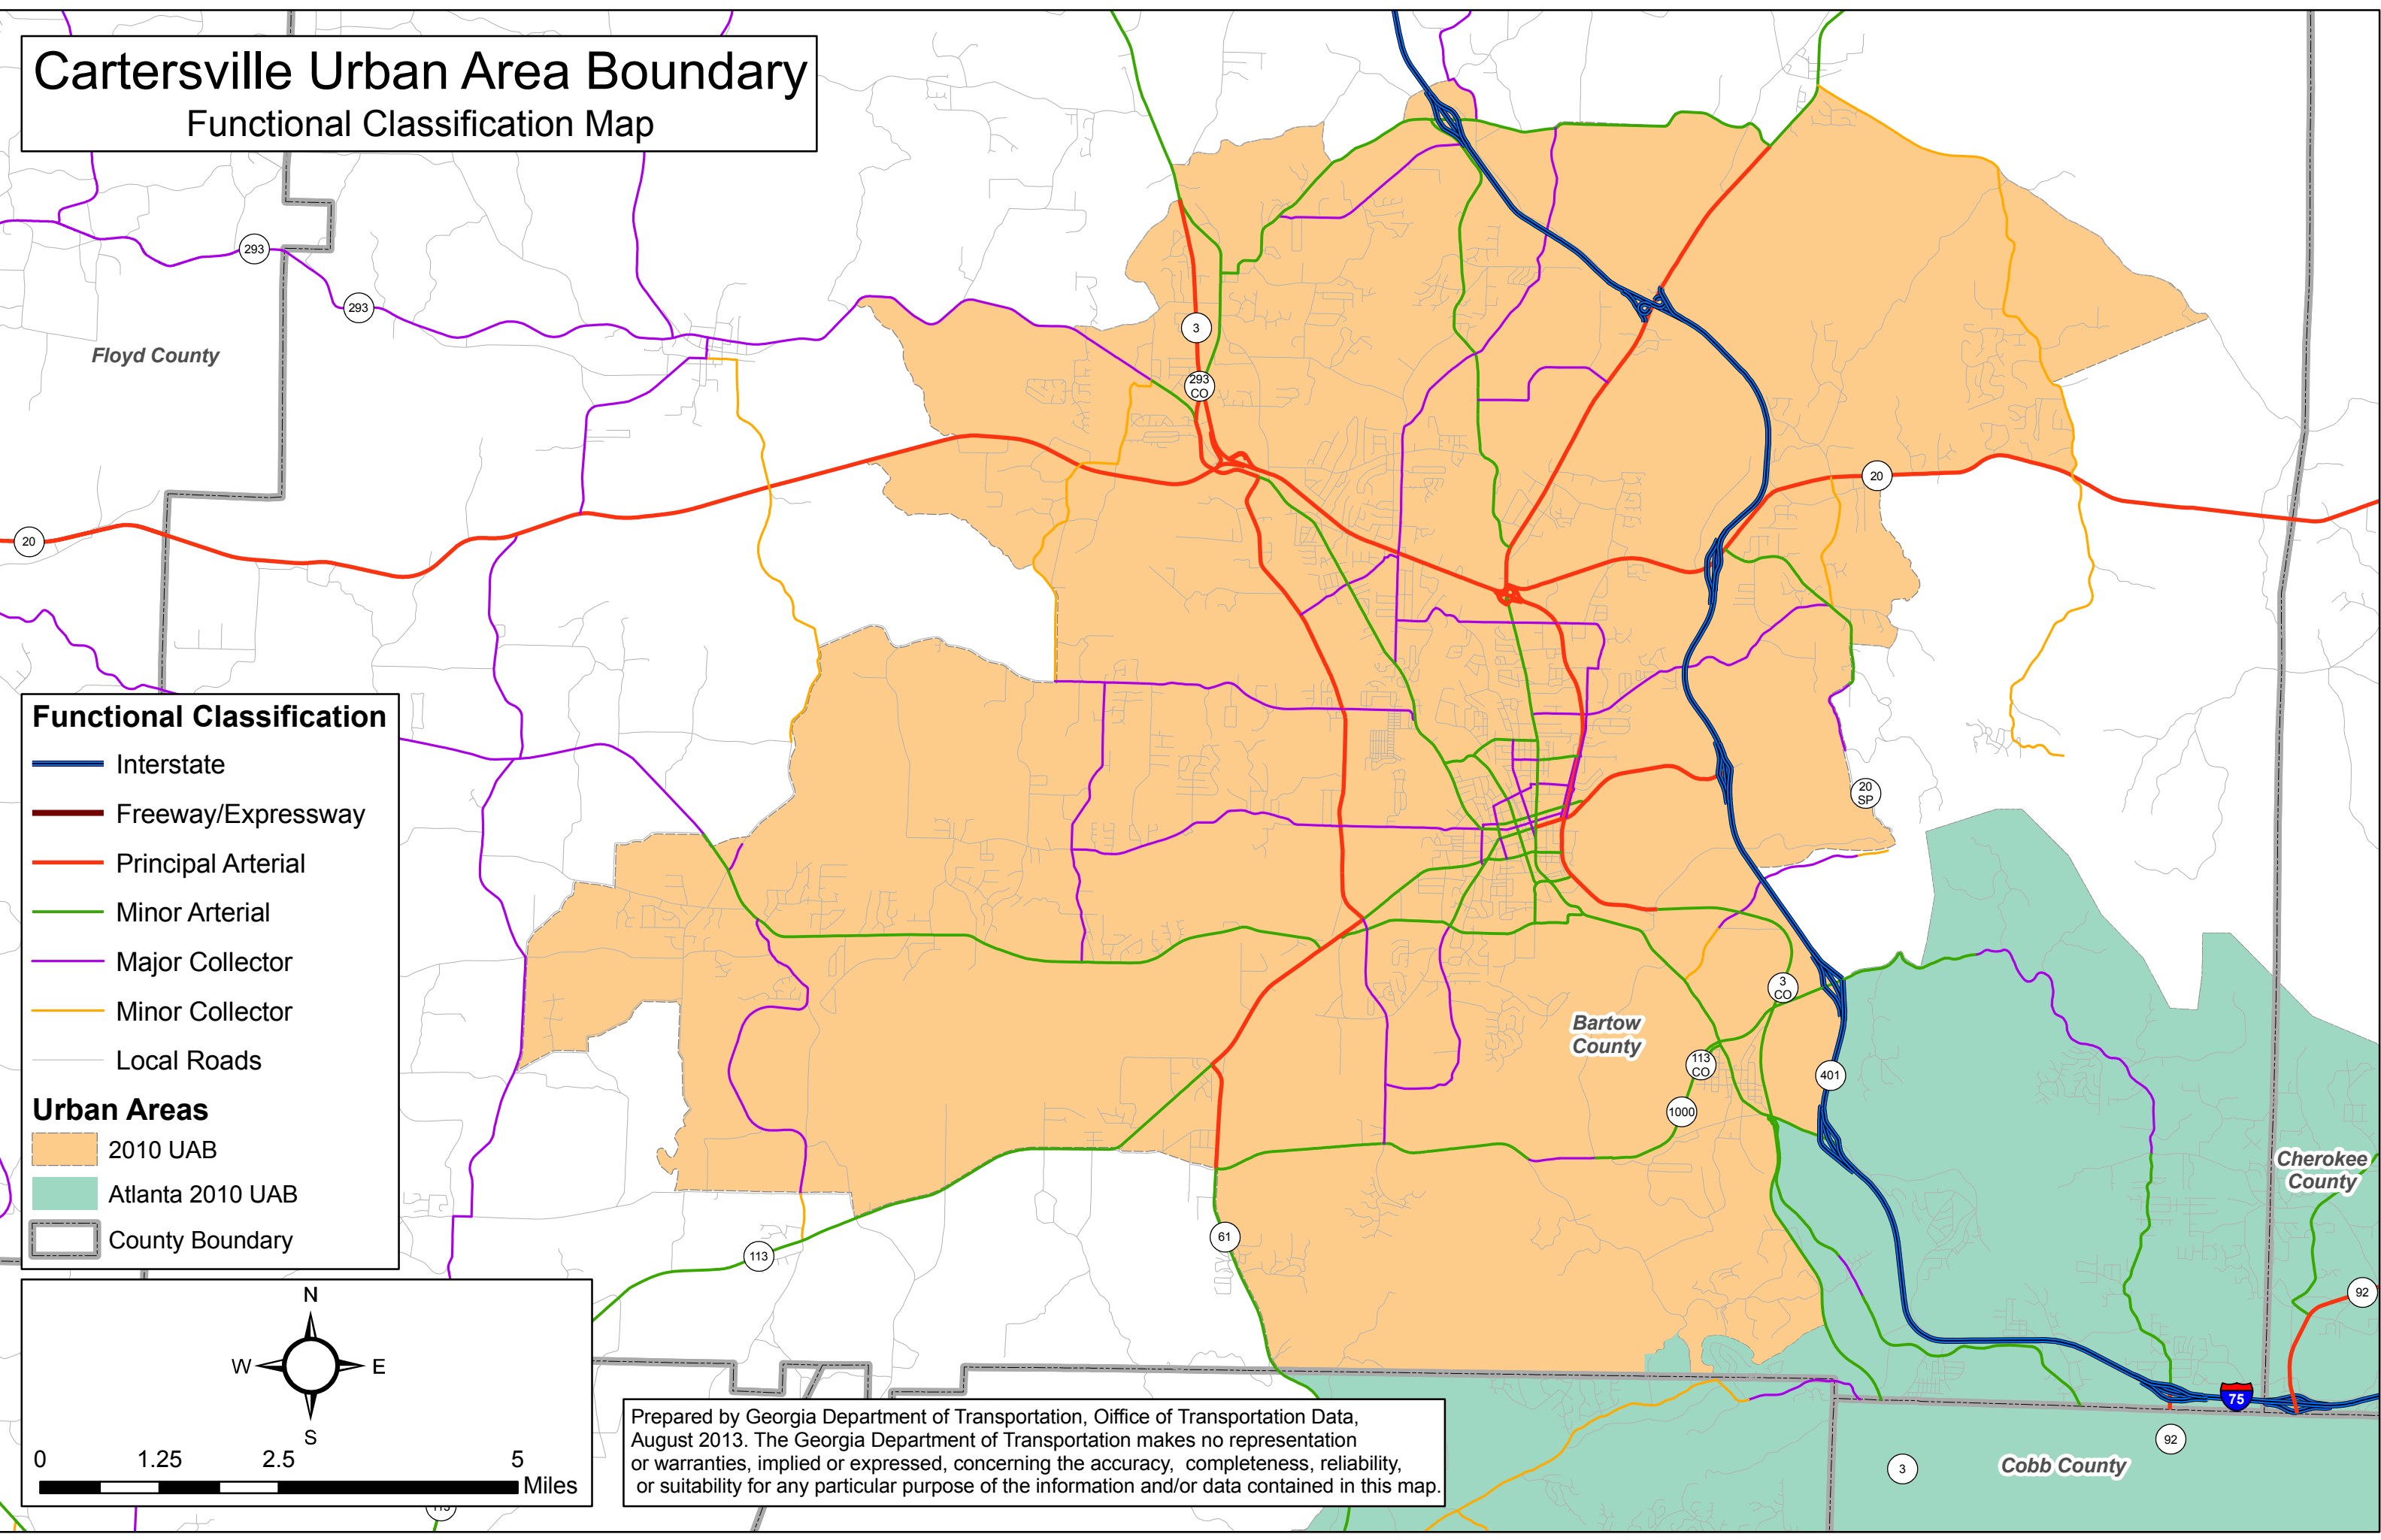

Cartersville Urban Area Boundary

Functional Classification Map

Functional Classification

- Interstate
- Freeway/Expressway
- Principal Arterial
- Minor Arterial
- Major Collector
- Minor Collector
- Local Roads

Urban Areas

- 2010 UAB
- Atlanta 2010 UAB
- County Boundary

Prepared by Georgia Department of Transportation, Office of Transportation Data, August 2013. The Georgia Department of Transportation makes no representation or warranties, implied or expressed, concerning the accuracy, completeness, reliability, or suitability for any particular purpose of the information and/or data contained in this map.