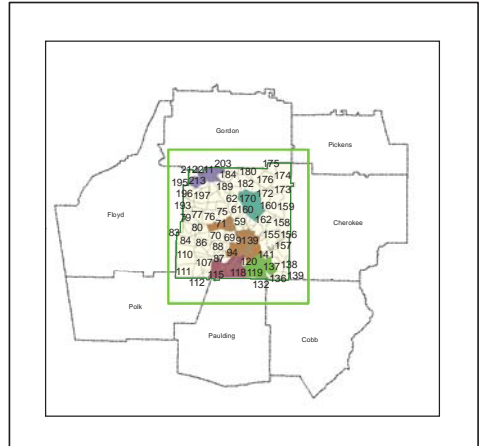

CBMPO Forecasts 2040 Employment Centers

- Employment Centers**
- Adairville
 - Cass-White
 - Avatron/LakePoint
 - Cartersville
 - Other
 - SR 113 Corridor